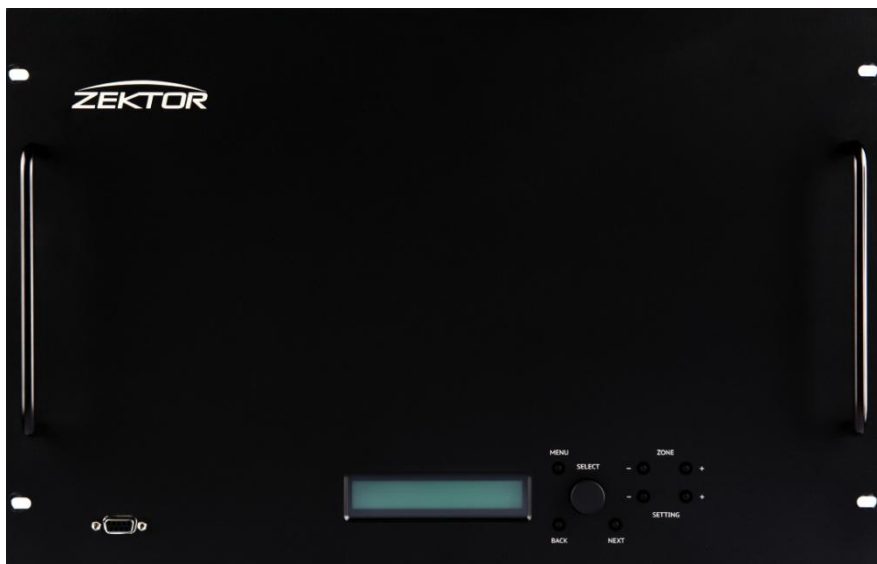

Palladia™ III Series

8X8X8 HDMI® / HDBaseT® Matrix

HDMI Audio Extraction with a fully featured DSP Preamp

Specifications and features

Video features for Palladia® Series

- Inputs: 8 HDMI, 8 stereo L/R audio, 8 TOSLINK, 8 S/PDIF
- Outputs: Outputs 8 HDMI, 16 HDBaseT (mirrored) 8 stereo L/R, 8 S/PDIF
- Supports mandatory 3D formats as per HDMI 1.4a
- HDCP 1.4 compliant
- Full HDMI® matrix switching between multiple sources and displays
- Frequency bandwidth: 2.25Gbps (single link)
- Supported resolutions up to 12 bit deep color at 1080p/60Hz maximum
- Extensive interoperability testing at CEA's Plug Fest®
- Zektor's KeyMaster™ reliable HDCP key and EDID management for low latency switching

Palladia® III

- HDMI® over HDBaseT®
- Transmit HDMI 1.4a
- Bi-directional IR, bi-directional RS232
- 10/100 Ethernet Gateway
- Up to 328' over a single CAT5e/6 with rock solid reliability

SoloCAT HD™ MAX

HDMI over HDBaseT®, bi directional IR, bi directional RS232 with 10/100 Ethernet and audio return path. Reliable audio return which works outside of CEC control. No power or ground required at the receiver.

Power, rack and hardware information

- IR Extender Output (3.5mm)
- 7U Rackmount
- IEC power connection
- Auto detecting power supply: 240V DC/6.25A 110V / 240V
- Palladia® III dimensions: 19"(w) x 14"(d) x 12.25"(h)
- Weight: 29 Lbs
- Designed, manufactured, and supported in the U.S.A.